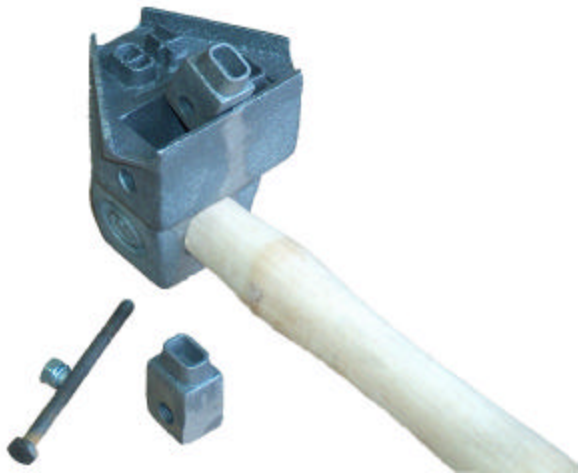

TO ORDER:

604 591- 8811
1 800 663- 6553

ROLOG

“RE-MARK”ABLE LOG HAMMERS with changeable Characters

Characters are seated on solid base so the head absorbs the impact rather than the bolt.

Solid cast iron numbers are 3/8" deep to produce a deep solid mark.

All hammers are available with a **REGULAR** or an **OPTIONAL** non-slip handle. Other options include:

- **BLANK HAMMERS**
- **WELD ON PLATES**
- **DOUBLE HEAD HAMMERS**

CONTACT US IF YOU REQUIRE MORE INFORMATION