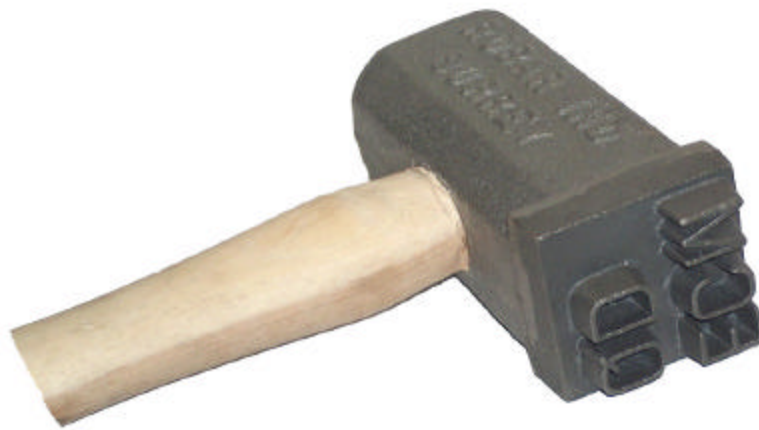

ROLOG

LOG MARKING HAMMERS

REGULAR CAST LOG HAMMER c/w 24" HICKORY HANDLE

ROBAR INDUSTRIES LTD.
12945—78 Avenue
Surrey, British Columbia
V3W 2X8
Canada

Ph 604 591-8811
Toll Free: 800 663-6553
Fax: 604 591-5288
Email: [foundry@robarindustries.com](mailto:foundation@robarindustries.com)

TO ORDER:

604 591- 8811
1 800 663- 6553