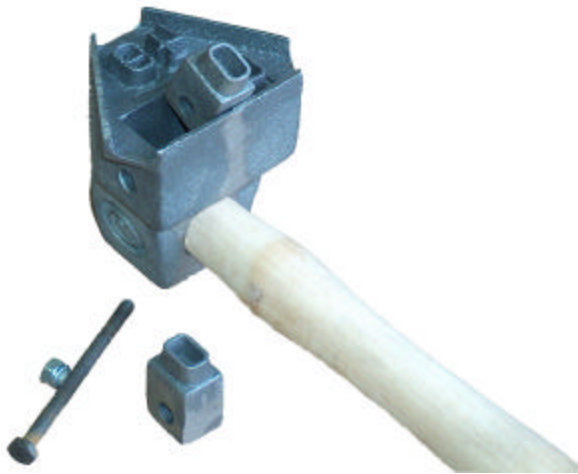

TO ORDER:

604 591- 8811
1 800 663- 6553

ROLOG

“RE-MARK”ABLE LOG HAMMERS with changeable Characters

Characters are seated on solid base so the head absorbs the impact rather than the bolt.

Solid cast iron numbers are 3/8" deep to produce a deep solid mark.

Ph 604 591-8811
Toll Free: 800 663-6553
Fax: 604 591-5288
Email: foundry@robarindustries.com
Website: www.robarindustries.com

TO ORDER:

**604 591-8811
1 800 663-6553**

ROLOG

“RE-MARK”ABLE BROKEN TRIANGLE

The top one or two numbers are cast permanently; the bottom ones are changeable.

All hammers are available with a **REGULAR** or an **OPTIONAL** non-slip handle. Other options include:

- **BLANK HAMMERS**
- **WELD ON PLATES**
- **DOUBLE HEAD HAMMERS**

CONTACT US IF YOU REQUIRE MORE INFORMATION