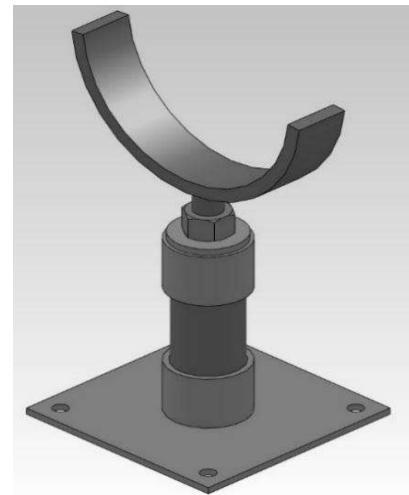

Pipe Support Stand

Adjustable Flange Support & Cradle Style

Robar Pipe Support Cradle stand is available 2" through 36"

Description	Weight	LIST PRICE
2"	9	\$ 197.14
2.5"	8	\$ 199.47
3"	8	\$ 200.26
4"	11	\$ 202.20
6"	12	\$ 237.09
8"	13	\$ 243.11
10"	14	\$ 255.75
12"	15	\$ 258.45
14"	32	\$ 591.98
16"	34	\$ 622.30
18"	51	\$ 797.55
20"	55	\$ 839.60
24"	60	\$ 971.46
30"	140	\$ 1,755.62
36"	152	\$ 1,872.38

MATERIAL SPECIFICATIONS:

Sleeves: ASTM A53 ERW tubing
 Base Plate: ASTM A36 Steel
 Stud: ASTM A36, rolled thread
 Coating: Hot Dip Galvanized

Note: All saddle straps are formed to ductile iron radius.

Robar Pipe Support Flange stand is available 3" through 24"