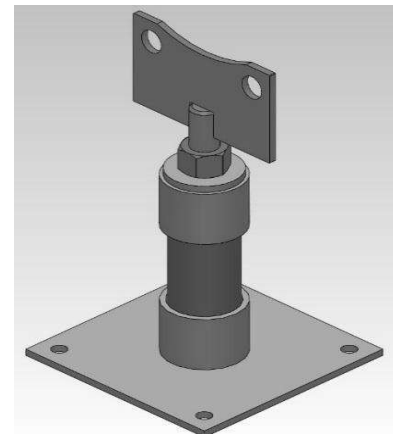

ROBAR INDUSTRIES LTD.

BC Phone (604) 591-8811 / 1-800-663-6553
Fax (604) 591-5288
Email: waterworks@robarindustries.com

LES PRODUITS INDUSTRIELS ROBAR INC.

QUEBEC Phone (450) 441-7525 / 1-800-315-9525
Fax (450) 441-4894
Web www.Robarindustries.com